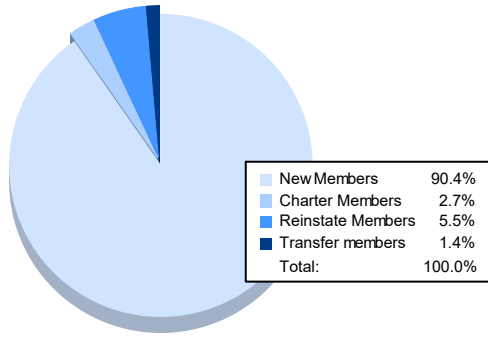

Year	New Clubs	Dropped Clubs	Gain/ Loss Clubs	New Members	Charter Members	Reinstate Members	Transfer Members	Total Member Added	Total Members Dropped	Gain/ Loss Members
2017-2018	1	0	1	74	37	4	2	117	81	36
2018-2019	0	0	0	96	0	1	0	97	68	29
2019-2020	0	0	0	68	0	5	10	83	88	-5
2020-2021	1	1	0	94	30	5	0	129	115	14
2021-2022	0	1	-1	66	2	4	1	73	80	-7
<b>Average</b>	<b>0</b>	<b>0</b>	<b>0</b>	<b>80</b>	<b>14</b>	<b>4</b>	<b>3</b>	<b>100</b>	<b>86</b>	<b>13</b>

### Membership Composition June 2022 Cumulative