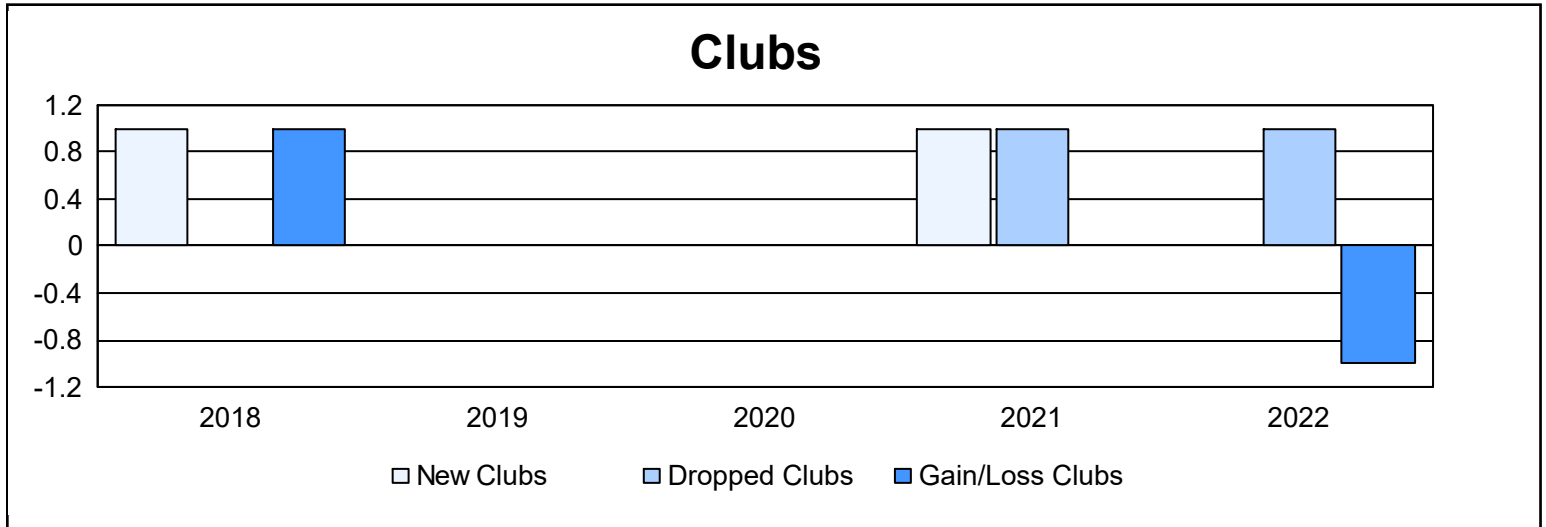

Year	New Clubs	Dropped Clubs	Gain/ Loss Clubs	New Members	Charter Members	Reinstate Members	Transfer Members	Total Member Added	Total Members Dropped	Gain/ Loss Members
2017-2018	1	0	1	74	37	4	2	117	81	36
2018-2019	0	0	0	96	0	1	0	97	68	29
2019-2020	0	0	0	68	0	5	10	83	88	-5
2020-2021	1	1	0	94	30	5	0	129	115	14
2021-2022	0	1	-1	66	2	4	1	73	80	-7
<b>Average</b>	<b>0</b>	<b>0</b>	<b>0</b>	<b>80</b>	<b>14</b>	<b>4</b>	<b>3</b>	<b>100</b>	<b>86</b>	<b>13</b>

### Membership Composition June 2022 Cumulative