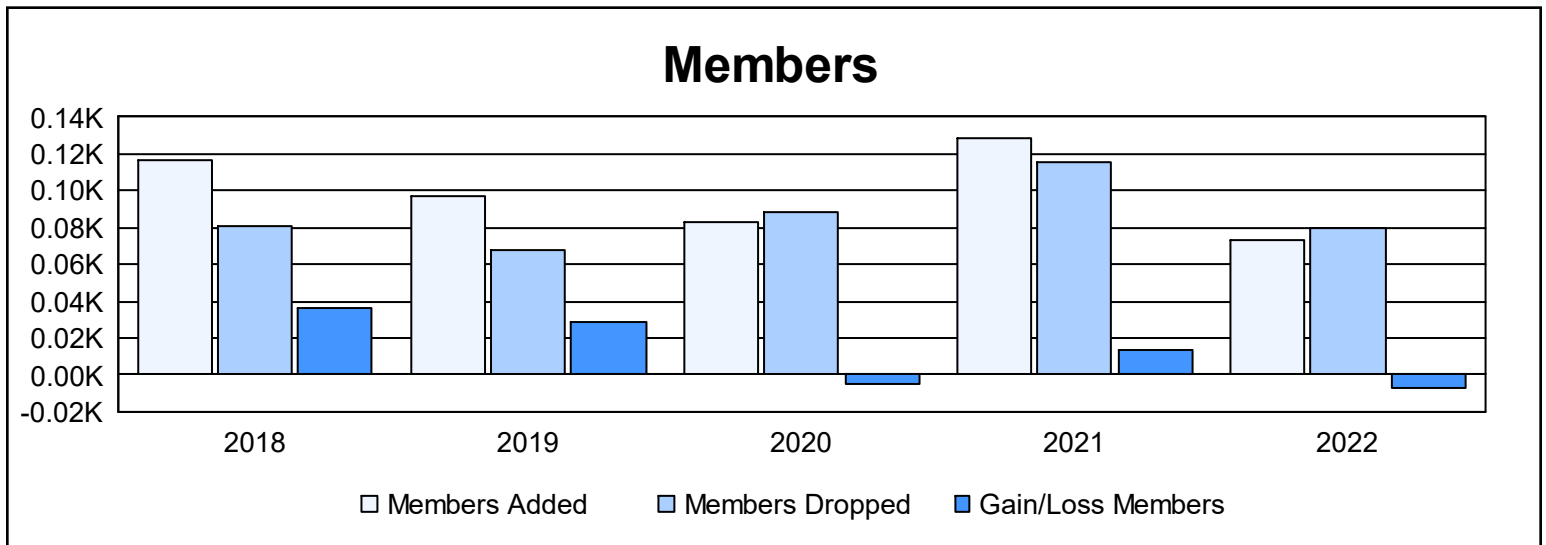

Year	New Clubs	Dropped Clubs	Gain/ Loss Clubs	New Members	Charter Members	Reinstate Members	Transfer Members	Total Member Added	Total Members Dropped	Gain/ Loss Members
2017-2018	1	0	1	74	37	4	2	117	81	36
2018-2019	0	0	0	96	0	1	0	97	68	29
2019-2020	0	0	0	68	0	5	10	83	88	-5
2020-2021	1	1	0	94	30	5	0	129	115	14
2021-2022	0	1	-1	66	2	4	1	73	80	-7
<b>Average</b>	<b>0</b>	<b>0</b>	<b>0</b>	<b>80</b>	<b>14</b>	<b>4</b>	<b>3</b>	<b>100</b>	<b>86</b>	<b>13</b>

### Membership Composition June 2022 Cumulative